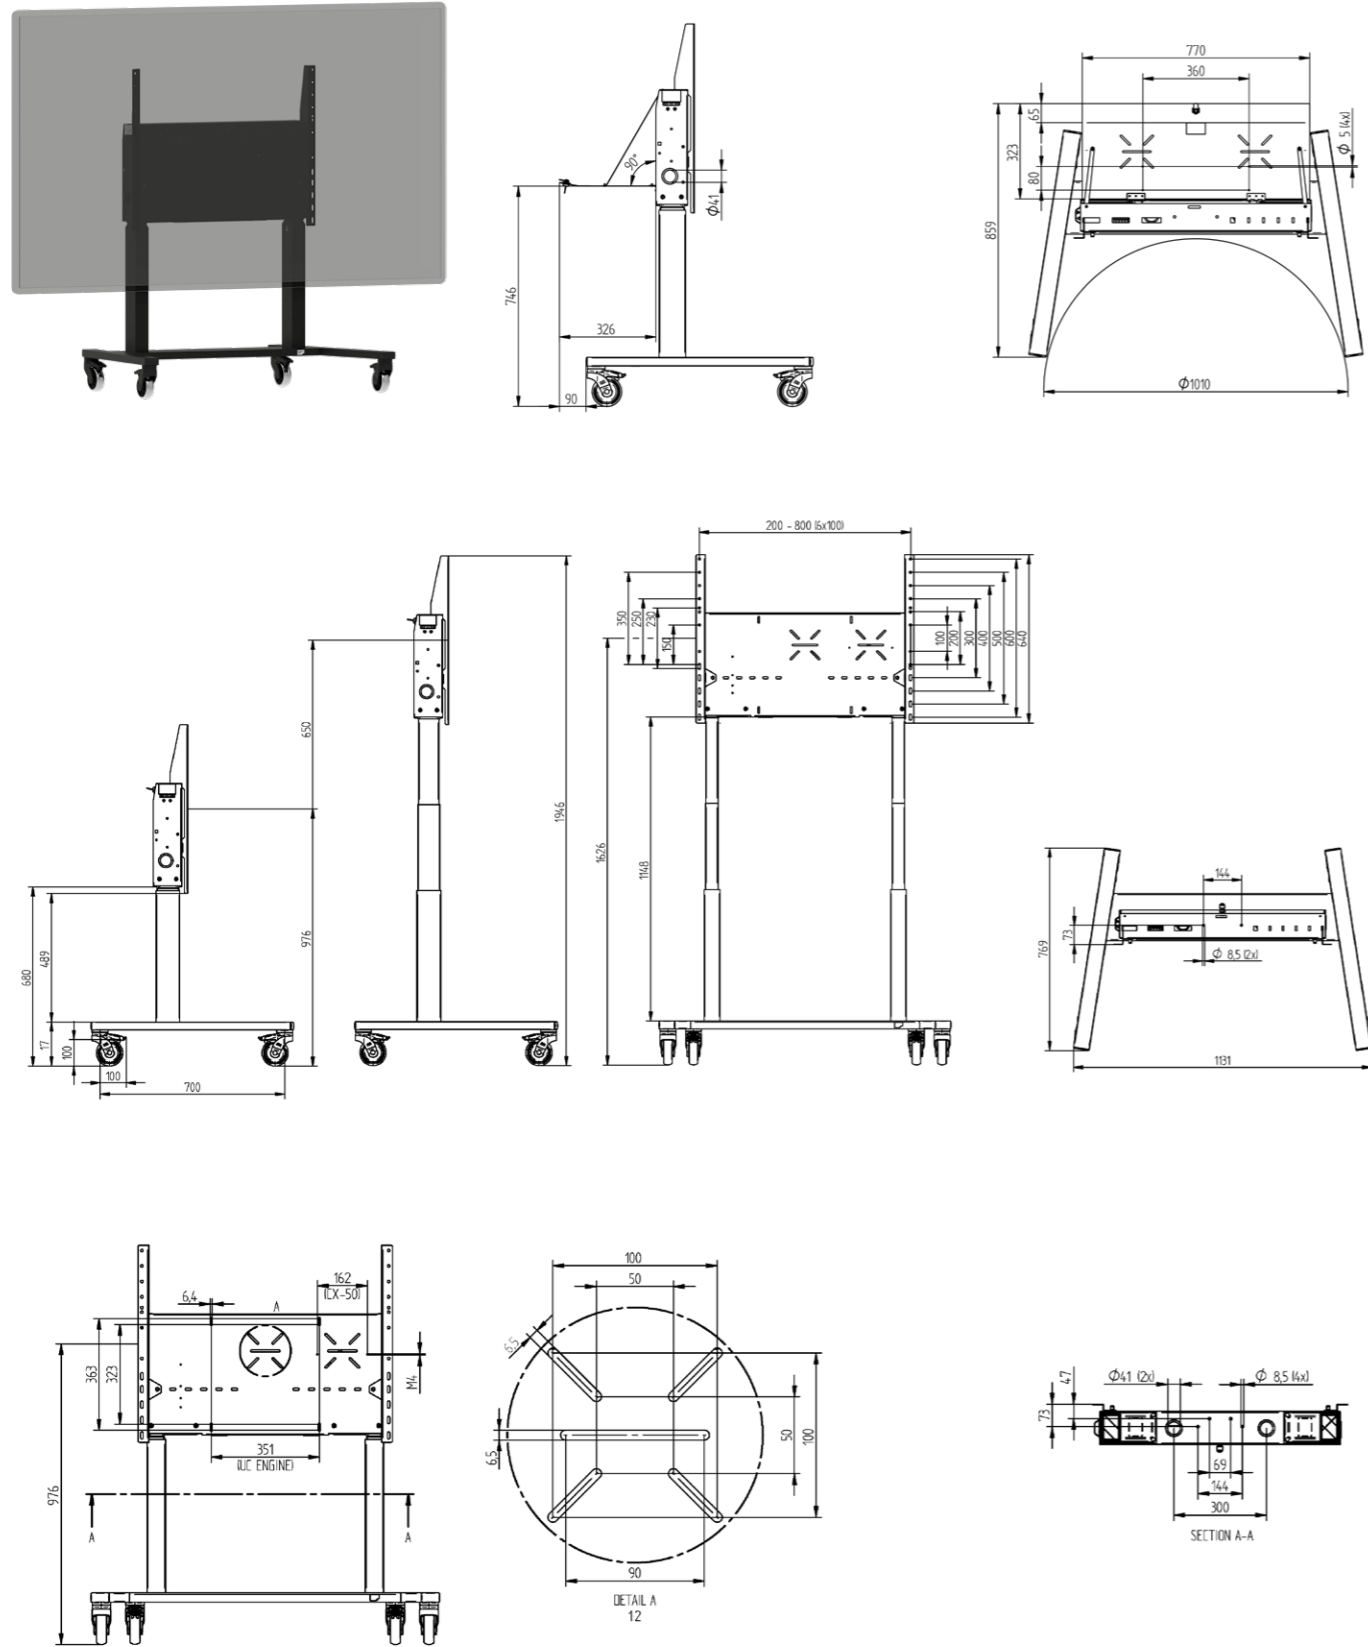

Technical drawings

Fuse | ● FUM5220BK

Look and compare

Fuse
FUM5220BK

VESA (in mm)

		HORIZONTAL						
		VESA 200	300	400	500	600	700	800
V E R T I C A L	100	200 x 100	300 x 100	400 x 100	500 x 100	600 x 100	700 x 100	800 x 100
	200	200 x 200	300 x 200	400 x 200	500 x 200	600 x 200	700 x 200	800 x 200
	230	200 x 230	300 x 230	400 x 230	500 x 230	600 x 230	700 x 230	800 x 230
	300	200 x 300	300 x 300	400 x 300	500 x 300	600 x 300	700 x 300	800 x 300
	350	200 x 350	300 x 350	400 x 350	500 x 350	600 x 350	700 x 350	800 x 350
	400	200 x 400	300 x 400	400 x 400	500 x 400	600 x 400	700 x 400	800 x 400
600		200 x 600	300 x 600	400 x 600	500 x 600	600 x 600	700 x 600	800 x 600

Screen diagonal

Maximum 110 inch

Weight system

43,3 kg

Max. load

Maximum 125 kg (including screen and accessories)

Electrically adjustable height

Ja

Voltage

230 volt

Safety Stop

Yes

Center size horizontal VESA attachment

98 - 163 cm

Height adjustable

65 cm

Colour

Black

Quantity on pallet

2 x 4 pieces on one pallet

Delivered assembled

No